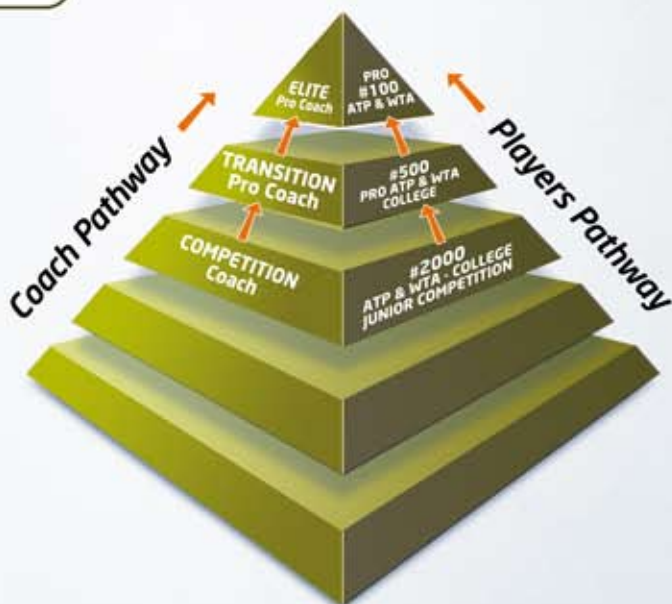

Pro Coaching Course

Coaching Juniors
to professionals

The Pro Coaching Course (+18 years old) is designed for those Competitive Coaches who want to devote their time and energies into developing players whose ambitions and talents far exceed the recreational club player.

The Pro Coaching Course will provide the competitive tennis professional with the necessary tools (technical, tactical, physical and mental) needed to coach the transition from junior to Pro Level. Upon completion of the intense on and off court course, the tennis professional will receive accreditation as "Professional Coach" under the Spanish Method, recognized worldwide.